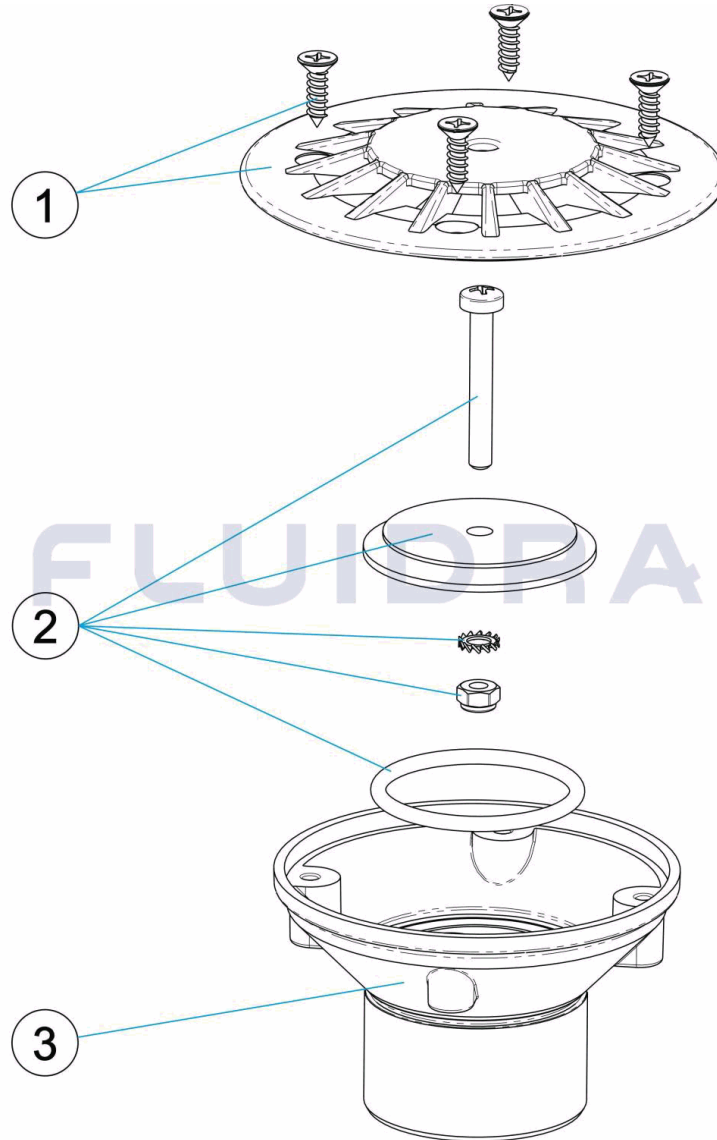

CODE 00303, 00303CL090, 00303CL129, 00303CL144

DESCRIPTION: **BOTTOM NOZZLE CONCRETE POOL**

ENGLISH

POS	CODE	DESCRIPTION	POS	CODE	DESCRIPTION
1	* 4402040802	INLET DIFFUSER PLATE	1	* 4402040062	INLET DIFFUSER PLATE
1	* 4402040060	INLET DIFFUSER PLATE	2	4402040801	REGULATING DISC
1	* 4402040061	INLET DIFFUSER PLATE	3	00303R0100	INLET BASE

CODE **00303, 00303CL090, 00303CL129, 00303CL144**

DESCRIPTION: **BOTTOM NOZZLE CONCRETE POOL**

OBSERVATIONS

POS	CODE	OBSERVATIONS
1	4402040802	FOR: 00303 BLANCO / WHITE
1	4402040060	FOR: 00303CL090 BEIGE
1	4402040061	FOR: 00303CL129 GRIS / GREY
1	4402040062	FOR: 00303CL144 ANTRACITA / ANTHRACITE