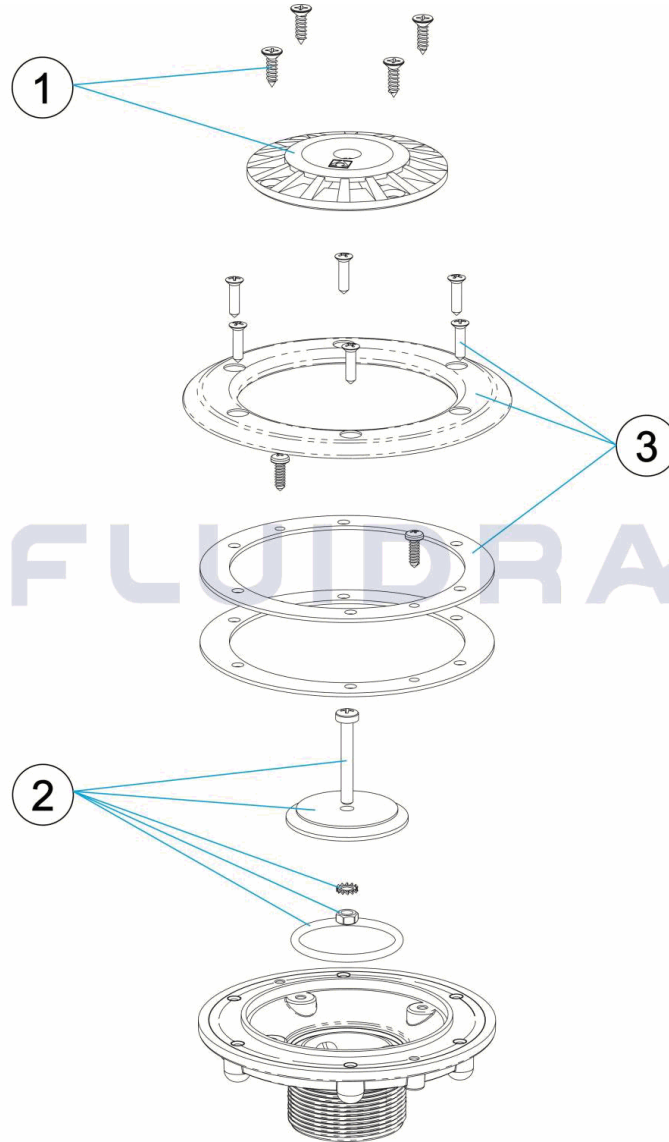

CODE 00340, 00340CL090, 00340CL129, 00340CL144

DESCRIPTION: **BOTTOM NOZZLE LINER**

ENGLISH

POS	CODE	DESCRIPTION	POS	CODE	DESCRIPTION
1	* 4402042203	INLET DIFFUSER PLATE	3	* 4402042201	INLET FLANGE
1	* 4402040046	INLET DIFFUSER PLATE	3	* 4402040047	INLET FLANGE
1	* 4402040069	INLET DIFFUSER PLATE	3	* 4402040071	INLET FLANGE
1	* 4402040070	INLET DIFFUSER PLATE	3	* 4402040072	INLET FLANGE
2	4402040801	REGULATING DISC			

CODE **00340, 00340CL090, 00340CL129, 00340CL144**

DESCRIPTION: **BOTTOM NOZZLE LINER**

OBSERVATIONS

POS	CODE	OBSERVATIONS
1	4402042203	FOR: 00340 BLANCO / WHITE
1	4402040046	FOR: 00340CL090 BEIGE
1	4402040069	FOR: 00340CL129 GRIS / GREY
1	4402040070	FOR: 00340CL144 ANTRACITA / ANTHRACITE
3	4402042201	FOR: 00340 BLANCO / WHITE
3	4402040047	FOR: 00340CL090 BEIGE
3	4402040071	FOR: 00340CL129 GRIS / GREY
3	4402040072	FOR: 00340CL144 ANTRACITA / ANTHRACITE